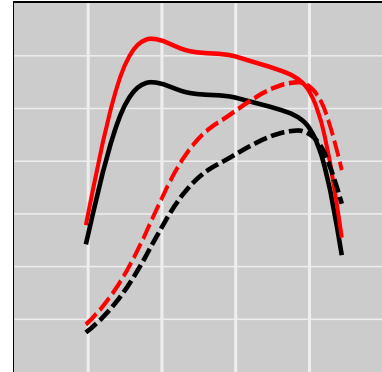

Valtra S324 8.4L AGCO Power LFTV-D5 Stage V, 316 HP

Power Enhancement

	Power	Torque
Stock	316 HP	1025 lb-ft
STEINBAUER	396 HP	1281 lb-ft

Price:	on request
Part Number:	220900
Designation:	STT-LSDT-103674-250
One Year Guarantee (on STEINBAUER products):	Free

Additional Products

	Part Number	Price
Switch	200086	$20