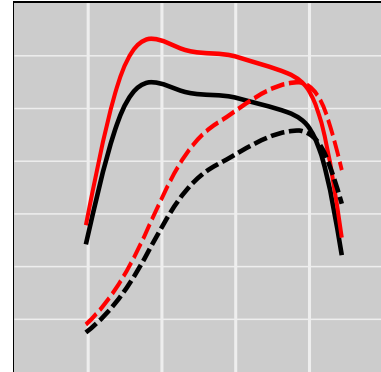

Valtra S294 8.4L AGCO Power LFTV-D5 Stage V, 291 HP

Power Enhancement

	Power	Torque
Stock	291 HP	959 lb-ft
STEINBAUER	363 HP	1199 lb-ft

Price:	on request
Part Number:	220900
Designation:	STT-LSDT-103674-250
One Year Guarantee (on STEINBAUER products):	Free

Additional Products

	Part Number	Price
Switch	200086	$20