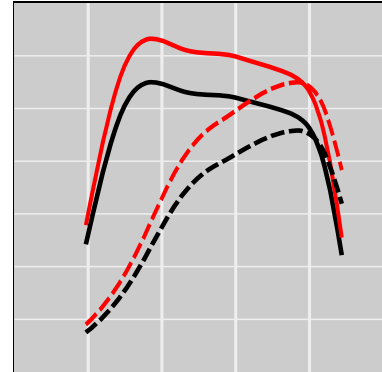

Valtra S232 8.4L AGCO Sisu Power 84CTA Tier 3, 240 kW

Power Enhancement

	Power	Torque
Stock	240 kW	1185 Nm
STEINBAUER	300 kW	1481 Nm

Price (20% Austrian VAT incl.):	s
Part Number:	230103
Designation:	ST-AGRI-102333-AGC
One Year Guarantee (on STEINBAUER products):	Free

Additional Products

	Part Number	Price
Switch	200086	€ 12.-
Wireless Remote	200089	€ 180.-