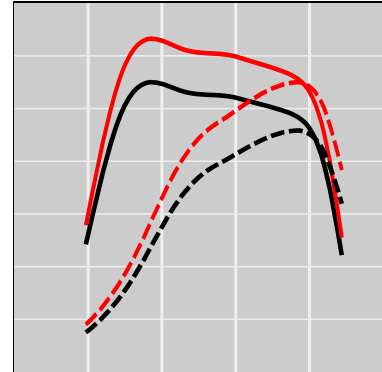

Steyr Profi 4145 4.5L FPT Stage V, 153 HP

Power Enhancement

| | Power | Torque |
|-------------------|---------------|------------------|
| Stock | 153 HP | 479 lb-ft |
| STEINBAUER | 190 HP | 599 lb-ft |

Price: on request
 Part Number: 240124
 Designation: ST-AGRI-105069-FPT
 One Year Guarantee (on STEINBAUER products): Free

Additional Products

| | Part Number | Price |
|--------|-------------|-------|
| Switch | 200086 | \$20 |