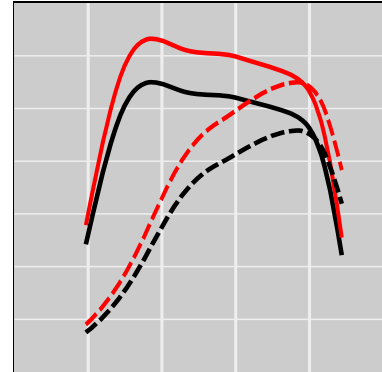

Skoda Superb 2.0L TDI EUR6, 140 kW

Power Enhancement

	Power	Torque
Stock	140 kW	400 Nm
STEINBAUER	168 kW	480 Nm

Price (20% Austrian VAT incl.):	L
Part Number:	230035
Designation:	ST-CAR-D-102968-VAG
TÜV Certificate (a value of € 150,-):	Free, TÜV Nr. 103551-autom.
One Year Guarantee (on STEINBAUER products):	Free

Additional Products

	Part Number	Price
Switch	200086	€ 12.-
Wireless Remote	200089	€ 180.-