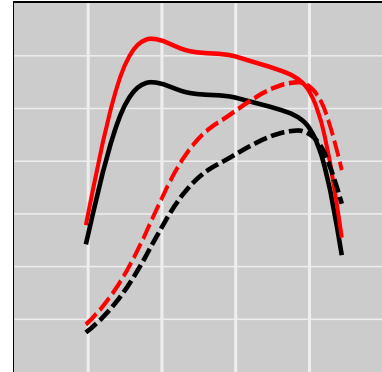

Ponsse Scorpion King 7.7L OM936LA Stage V, 282 HP

Power Enhancement

	Power	Torque
Stock	282 HP	0 lb-ft
STEINBAUER	338 HP	0 lb-ft

Price: on request
Part Number: 230177
Designation: ST-TRUCK-104140-MBZ
One Year Guarantee (on STEINBAUER products): Free