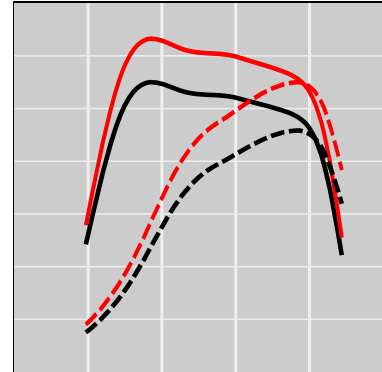

Ponsse Scorpion 7.7L OM936LA Tier 4F, 282 HP

Power Enhancement

	Power	Torque
Stock	282 HP	885 lb-ft
STEINBAUER	351 HP	1106 lb-ft

Price: on request
 Part Number: 230177
 Designation: ST-TRUCK-104140-MBZ
 One Year Guarantee (on STEINBAUER products): Free

Power Enhancement

	Power	Torque
Stock	282 HP	885 lb-ft
STEINBAUER	338 HP	1062 lb-ft

Price: on request
 Part Number: 240127
 Designation: ST-TRUCK-105733-MBZ
 One Year Guarantee (on STEINBAUER products): Free