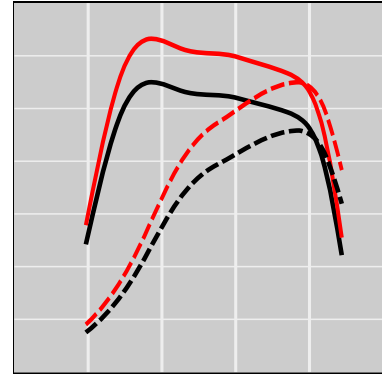

Ponsse Cobra 7.7L OM936LA Stage V, 282 HP

Power Enhancement

	Power	Torque
Stock	282 HP	0 lb-ft
STEINBAUER	338 HP	0 lb-ft

Price: on request
 Part Number: 230177
 Designation: ST-TRUCK-104140-MBZ
 One Year Guarantee (on STEINBAUER products): Free