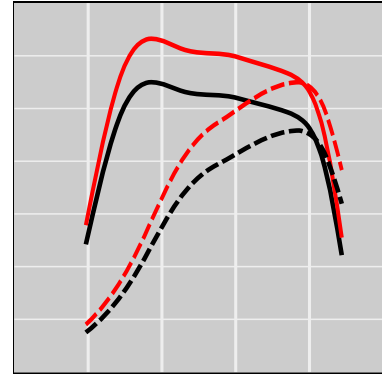

Ponsse Buffalo King 7.7L OM936LA Stage V, 282 HP

Power Enhancement

	Power	Torque
Stock	282 HP	0 lb-ft
STEINBAUER	338 HP	0 lb-ft

Price: on request
 Part Number: 230177
 Designation: ST-TRUCK-104140-MBZ
 One Year Guarantee (on STEINBAUER products): Free