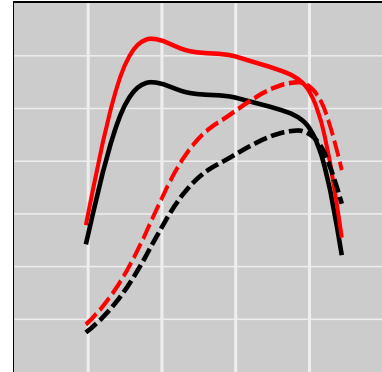

Ponsse Buffalo Dual 7.7L OM936LA Tier 4F, 282 HP

Power Enhancement

	Power	Torque
Stock	282 HP	885 lb-ft
STEINBAUER	351 HP	1106 lb-ft

Price: on request
 Part Number: 230177
 Designation: ST-TRUCK-104140-MBZ
 One Year Guarantee (on STEINBAUER products): Free

Power Enhancement

	Power	Torque
Stock	282 HP	885 lb-ft
STEINBAUER	338 HP	1062 lb-ft

Price: on request
 Part Number: 240127
 Designation: ST-TRUCK-105733-MBZ
 One Year Guarantee (on STEINBAUER products): Free