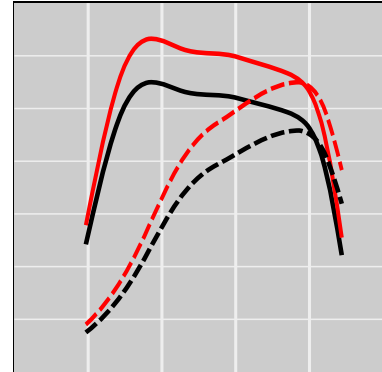

Ponsse Buffalo 7.7L OM936LA Tier 4F, 282 HP

Power Enhancement

	Power	Torque
Stock	282 HP	885 lb-ft
STEINBAUER	351 HP	1106 lb-ft

Price: on request
 Part Number: 230177
 Designation: ST-TRUCK-104140-MBZ
 One Year Guarantee (on STEINBAUER products): Free

Power Enhancement

	Power	Torque
Stock	282 HP	885 lb-ft
STEINBAUER	338 HP	1062 lb-ft

Price: on request
 Part Number: 240127
 Designation: ST-TRUCK-105733-MBZ
 One Year Guarantee (on STEINBAUER products): Free