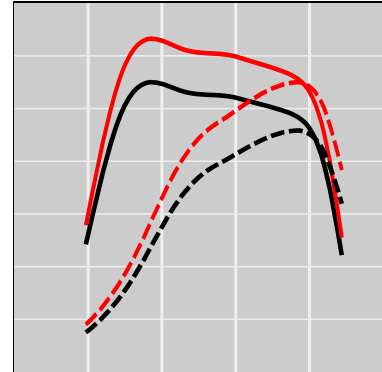

Ponsse Buffalo 7.7L OM936LA Stage V, 282 HP

Power Enhancement

	Power	Torque
Stock	282 HP	0 lb-ft
STEINBAUER	338 HP	0 lb-ft

Price: on request
 Part Number: 230177
 Designation: ST-TRUCK-104140-MBZ
 One Year Guarantee (on STEINBAUER products): Free