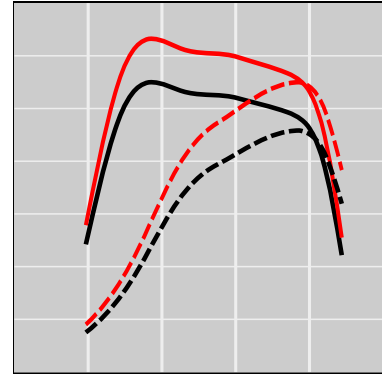

Mercedes-Benz Unimog U430 7.7L OM936 EUR6, 295 HP

Power Enhancement

	Power	Torque
Stock	295 HP	885 lb-ft
STEINBAUER	354 HP	1062 lb-ft

Price: on request
 Part Number: 230177
 Designation: ST-TRUCK-104140-MBZ
 One Year Guarantee (on STEINBAUER products): Free