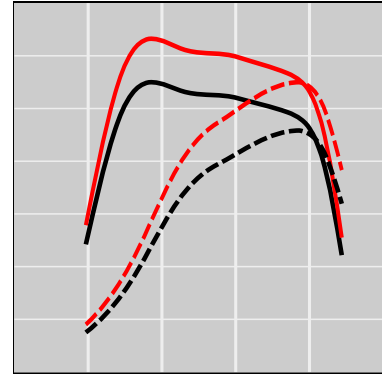

Mercedes-Benz Actros 7.7L OM936 EUR6, 295 HP

Power Enhancement

	Power	Torque
Stock	295 HP	885 lb-ft
STEINBAUER	354 HP	1062 lb-ft

Price: on request
 Part Number: 230177
 Designation: ST-TRUCK-104140-MBZ
 One Year Guarantee (on STEINBAUER products): Free