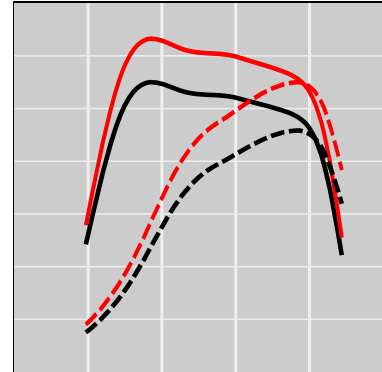

Mercedes-Benz Actros 7.7L OM936 EUR6, 268 HP

Power Enhancement

	Power	Torque
Stock	268 HP	811 lb-ft
STEINBAUER	322 HP	974 lb-ft

Price: on request
Part Number: 230177
Designation: ST-TRUCK-104140-MBZ
One Year Guarantee (on STEINBAUER products): Free