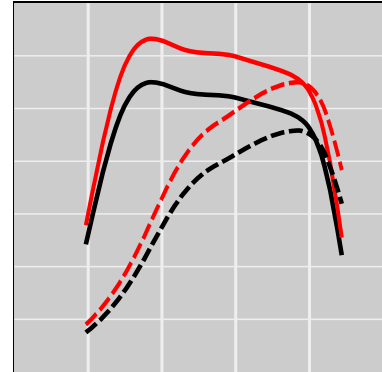

Massey Ferguson MF 5455 4.4L (2009-Current), 110 HP

Power Enhancement

	Power	Torque
Stock	110 HP	345 lb-ft
STEINBAUER	138 HP	431 lb-ft

Price: on request
 Part Number: 230169
 Designation: ST-AGRI-104012-PER
 One Year Guarantee (on STEINBAUER products): Free

Power Enhancement

	Power	Torque
Stock	110 HP	345 lb-ft
STEINBAUER	138 HP	431 lb-ft

Price: on request
 Part Number: 240159
 Designation: ST-AGRI-106055-PER
 One Year Guarantee (on STEINBAUER products): Free