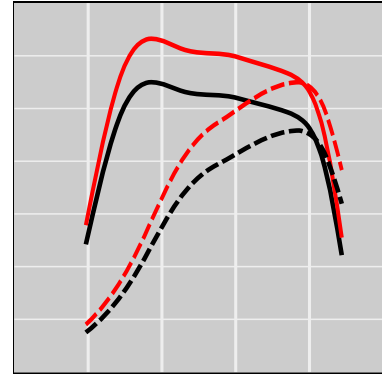

Mack MP8-505C+ 12.7L CR, 504 HP

Power Enhancement

	Power	Torque
Stock	504 HP	1859 lb-ft
STEINBAUER	605 HP	2231 lb-ft

Price: on request
 Part Number: 230125
 Designation: ST-TRUCK-103754-VOL
 One Year Guarantee (on STEINBAUER products): Free