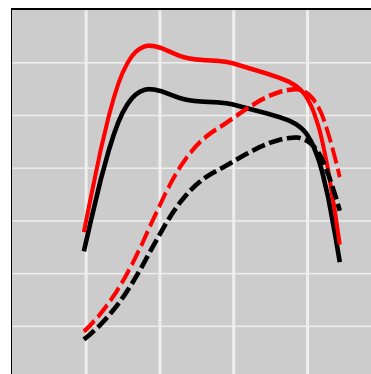

## Landini 7-215 6.7 Tier 4i, 209 HP

### Power Enhancement

	Power	Torque
Stock	209 HP	0 lb-ft
<b>STEINBAUER</b>	<b>294 HP</b>	<b>747 lb-ft</b>

Price: on request  
 Part Number: 220464  
 Designation: STT-LSDT-101263-400  
 One Year Guarantee (on STEINBAUER products): Free