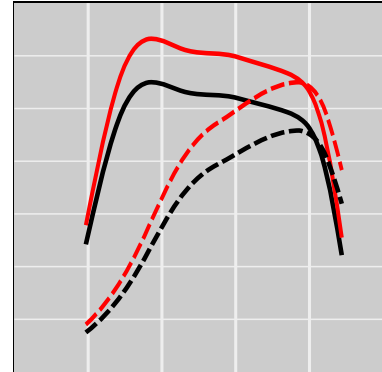

## Kubota Grand L4060 2.4L V2403-CR Tier 4F, 42 HP

### Power Enhancement

	Power	Torque
Stock	42 HP	0 lb-ft
<b>STEINBAUER</b>	<b>51 HP</b>	<b>0 lb-ft</b>

Price:	on request
Part Number:	240163
Designation:	ST-AGRI-106058-KUB
One Year Guarantee (on STEINBAUER products):	Free