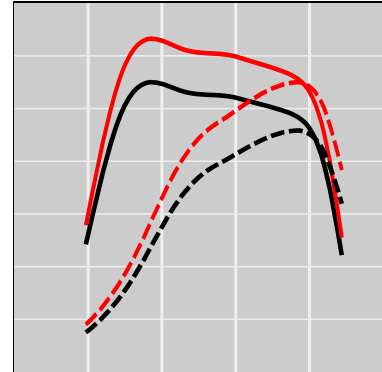

John Deere T660i 9.0L Tier 3B, 351 HP

Power Enhancement

	Power	Torque
Stock	351 HP	0 lb-ft
STEINBAUER	440 HP	0 lb-ft

Price: on request
 Part Number: 220632
 Designation: STT-LSDT-102291-500
 One Year Guarantee (on STEINBAUER products): Free