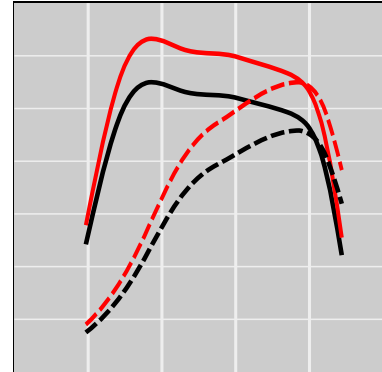

John Deere R4038 (2015-Current) 9.0L PSS Tier 4F, 310 HP

Power Enhancement

	Power	Torque
Stock	310 HP	0 lb-ft
STEINBAUER	386 HP	0 lb-ft

Price:	on request
Part Number:	230121
Designation:	ST-AGRI-103076-JDR
One Year Guarantee (on STEINBAUER products):	Free