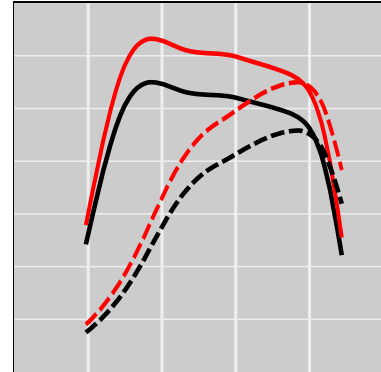

John Deere 9360R 9.0L Tier 3B, 355 HP

Power Enhancement

	Power	Torque
Stock	355 HP	1244 lb-ft
STEINBAUER	426 HP	0 lb-ft

Price: on request
Part Number: 220632
Designation: STT-LSDT-102291-500
One Year Guarantee (on STEINBAUER products): Free