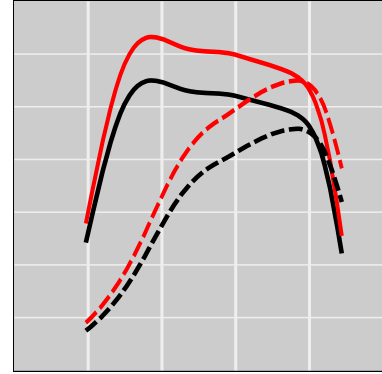

John Deere 8RX 340 9.0L PowerTech PVS Tier 4F/Stage V (up to VIN 200000), 335 HP

Power Enhancement

	Power	Torque
Stock	335 HP	0 lb-ft
STEINBAUER	418 HP	0 lb-ft

Price: on request
 Part Number: 230206
 Designation: ST-AGRI-105104-JDR
 One Year Guarantee (on STEINBAUER products): Free