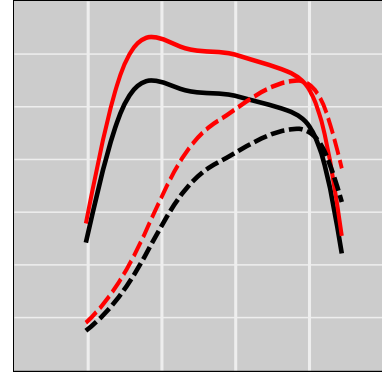

John Deere 8RX 310 9.0L PowerTech PVS Tier 4F/Stage V (up to VIN 200000), 306 HP

Power Enhancement

	Power	Torque
Stock	306 HP	0 lb·ft
STEINBAUER	382 HP	0 lb·ft

Price:	on request
Part Number:	230206
Designation:	ST-AGRI-105104-JDR
One Year Guarantee (on STEINBAUER products):	Free

Additional Products

	Part Number	Price
Switch	200086	$20
Wireless Remote	200089	$235