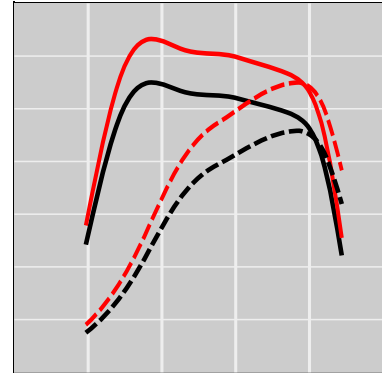

John Deere 8RT 410 9.0L PowerTech PSS Tier 4F (Rectangular Injector Connector), 405 HP

Power Enhancement

	Power	Torque
Stock	405 HP	0 lb·ft
STEINBAUER	506 HP	0 lb·ft

Price: on request
 Part Number: 230190
 Designation: ST-AGRI-104269-JDR
 One Year Guarantee (on STEINBAUER products): Free