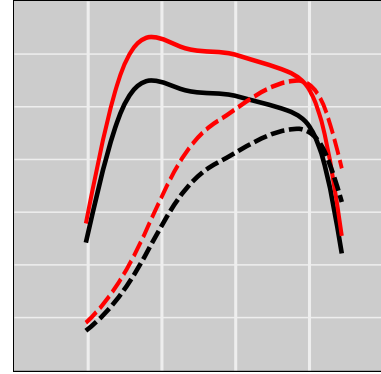

John Deere 8RT 370 9.0L PowerTech PSS Tier 4F/Stage V (up to VIN 200000), 365 HP

Power Enhancement

	Power	Torque
Stock	365 HP	0 lb-ft
STEINBAUER	456 HP	0 lb-ft

Price:	on request
Part Number:	230206
Designation:	ST-AGRI-105104-JDR
One Year Guarantee (on STEINBAUER products):	Free

Additional Products

	Part Number	Price
Switch	200086	$20
Wireless Remote	200089	$235