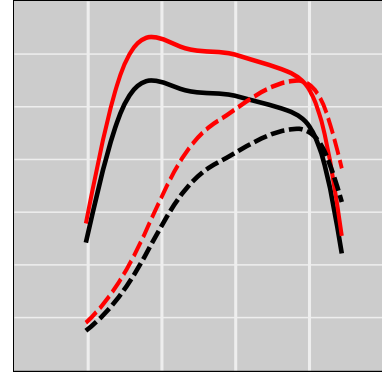

John Deere 8RT 370 9.0L PowerTech PSS Tier 4F (Rectangular Injector Connector), 365 HP

Power Enhancement

	Power	Torque
Stock	365 HP	0 lb-ft
STEINBAUER	456 HP	0 lb-ft

Price: on request
 Part Number: 230190
 Designation: ST-AGRI-104269-JDR
 One Year Guarantee (on STEINBAUER products): Free