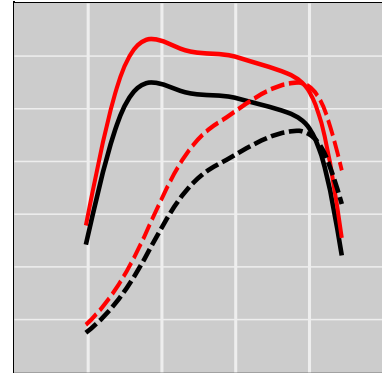

John Deere 8RT 310 9.0L PowerTech PVS Stage V (Rectangular Injector Connector), 306 HP

Power Enhancement

	Power	Torque
Stock	306 HP	0 lb·ft
STEINBAUER	382 HP	0 lb·ft

Price: on request
 Part Number: 230206
 Designation: ST-AGRI-105104-JDR
 One Year Guarantee (on STEINBAUER products): Free