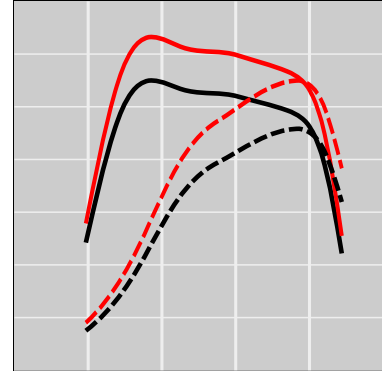

John Deere 8R 410 9.0L PowerTech PSS Tier 4F (Rectangular Injector Connector), 405 HP

Power Enhancement

	Power	Torque
Stock	405 HP	0 lb-ft
STEINBAUER	506 HP	0 lb-ft

Price: on request
 Part Number: 230190
 Designation: ST-AGRI-104269-JDR
 One Year Guarantee (on STEINBAUER products): Free