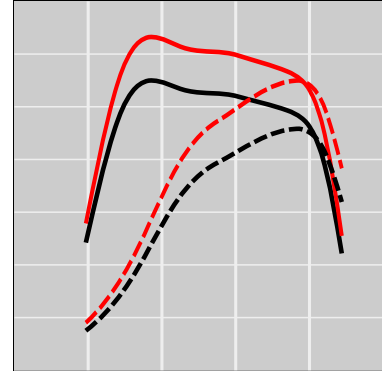

John Deere 8R 370 9.0L PowerTech PSS Tier 4F (Circular Injector Connector), 365 HP

Power Enhancement

	Power	Torque
Stock	365 HP	0 lb·ft
STEINBAUER	456 HP	0 lb·ft

Price: on request
Part Number: 230215
Designation: STT-LSDT-105251-200
One Year Guarantee (on STEINBAUER products): Free

Additional Products

	Part Number	Price
Switch	200086	$20

STEINBAUER Tuning Technologies Inc. Halifax Station 364 Crompton Street Charlotte, NC 28273 Toll Free: 1-877-886-4649 T: 704-587-0856 F: 704-587-0896 E: info@steinbauerusa.com