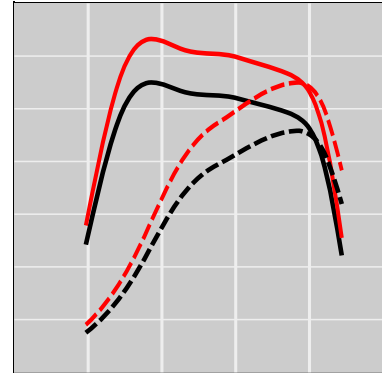

John Deere 8R 340 9.0L PowerTech PVS Tier 4F (Circular Injector Connector), 335 HP

Power Enhancement

	Power	Torque
Stock	335 HP	0 lb·ft
STEINBAUER	418 HP	0 lb·ft

Price: on request
 Part Number: 230215
 Designation: STT-LSDT-105251-200
 One Year Guarantee (on STEINBAUER products): Free