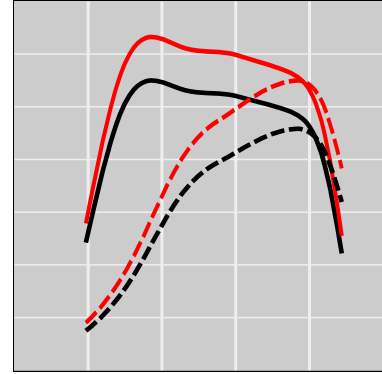

John Deere 8R 310 9.0L PowerTech PVS Tier 4F (Rectangular Injector Connector), 306 HP

Power Enhancement

	Power	Torque
Stock	306 HP	0 lb-ft
STEINBAUER	382 HP	0 lb-ft

Price: on request
 Part Number: 230190
 Designation: ST-AGRI-104269-JDR
 One Year Guarantee (on STEINBAUER products): Free