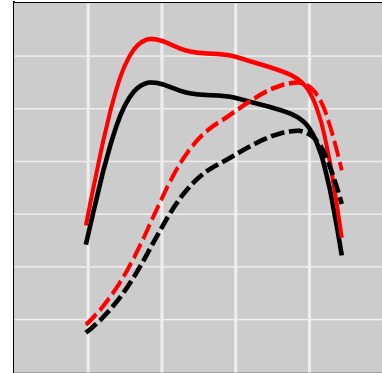

John Deere 8R 280 9.0L PowerTech PVS Stage V (Rectangular Injector Connector), 276 HP

Power Enhancement

	Power	Torque
Stock	276 HP	0 lb-ft
STEINBAUER	331 HP	0 lb-ft

Price: on request
 Part Number: 230206
 Designation: ST-AGRI-105104-JDR
 One Year Guarantee (on STEINBAUER products): Free