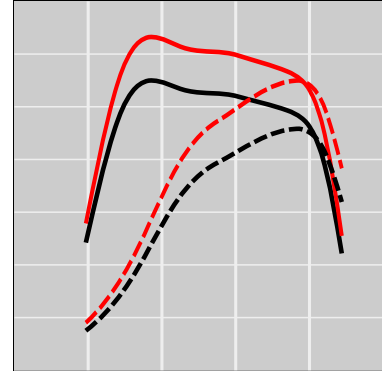

John Deere 8R 250 9.0L PowerTech PVS Tier 4F (Rectangular Injector Connector), 247 HP

Power Enhancement

	Power	Torque
Stock	247 HP	0 lb·ft
STEINBAUER	308 HP	0 lb·ft

Price: on request
Part Number: 230190
Designation: ST-AGRI-104269-JDR
One Year Guarantee (on STEINBAUER products): Free

Additional Products

	Part Number	Price
Switch	200086	$20

STEINBAUER Tuning Technologies Inc. Halifax Station 364 Crompton Street Charlotte, NC 28273 Toll Free: 1-877-886-4649 T: 704-587-0856 F: 704-587-0896 E: info@steinbauerusa.com