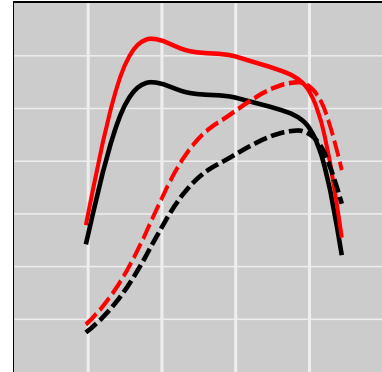

John Deere 8335R 9.0L Tier 3B, 330 HP

Power Enhancement

	Power	Torque
Stock	330 HP	1157 lb-ft
STEINBAUER	414 HP	1446 lb-ft

Price: on request
 Part Number: 220632
 Designation: STT-LSDT-102291-500
 One Year Guarantee (on STEINBAUER products): Free