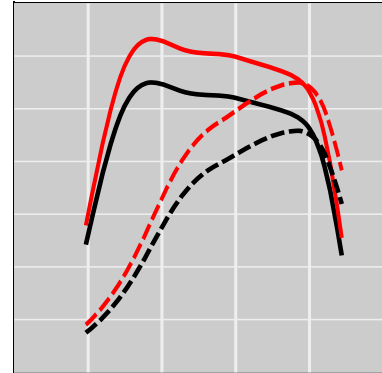

John Deere 7R 330 9.0L PowerTech PVS Stage V (Circular Injector Connector), 326 HP

Power Enhancement

	Power	Torque
Stock	326 HP	0 lb·ft
STEINBAUER	406 HP	0 lb·ft

Price: on request
 Part Number: 230215
 Designation: STT-LSDT-105251-200
 One Year Guarantee (on STEINBAUER products): Free