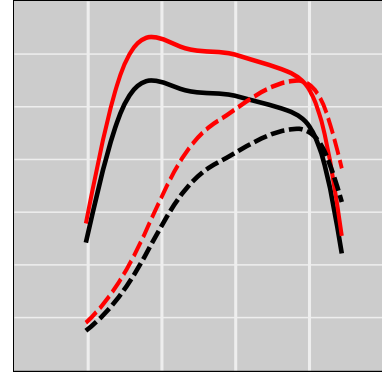

John Deere 7R 250 6.8L PowerTech PSS Stage V (Rectangular Injector Connector), 247 HP

Power Enhancement

	Power	Torque
Stock	247 HP	861 lb·ft
STEINBAUER	308 HP	1075 lb·ft

Price: on request
Part Number: 230206
Designation: ST-AGRI-105104-JDR
One Year Guarantee (on STEINBAUER products): Free