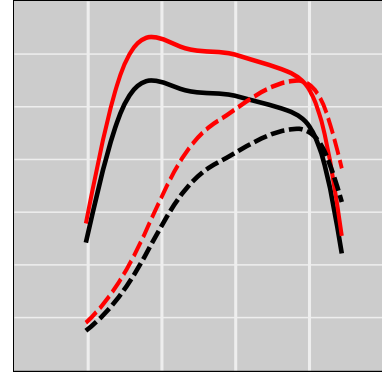

John Deere 7R 210 6.8L PowerTech PVS Stage V (Rectangular Injector Connector), 207 HP

Power Enhancement

	Power	Torque
Stock	207 HP	0 lb-ft
STEINBAUER	257 HP	0 lb-ft

Price: on request
Part Number: 230206
Designation: ST-AGRI-105104-JDR
One Year Guarantee (on STEINBAUER products): Free