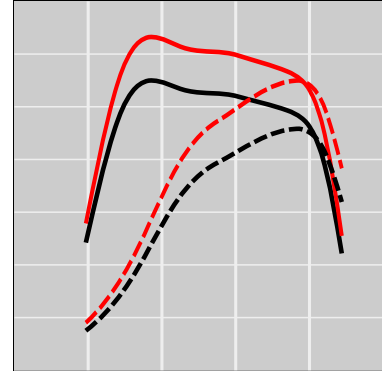

John Deere 6R 250 6.8L PowerTech PSS Stage V (Rectangular Injector Connector), 247 HP

Power Enhancement

	Power	Torque
Stock	247 HP	861 lb·ft
STEINBAUER	308 HP	1075 lb·ft

Price: on request
 Part Number: 230206
 Designation: ST-AGRI-105104-JDR
 One Year Guarantee (on STEINBAUER products): Free

Power Enhancement

	Power	Torque
Stock	247 HP	861 lb·ft
STEINBAUER	308 HP	1075 lb·ft

Price: on request
 Part Number: 240133
 Designation: ST-AGRI-105730-JDR
 One Year Guarantee (on STEINBAUER products): Free