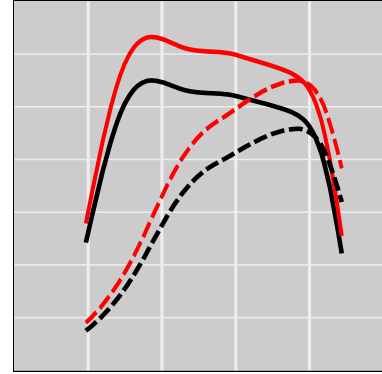

John Deere 6R 230 6.8L PowerTech PSS Stage V (Rectangular Injector Connector), 227 HP

Power Enhancement

	Power	Torque
Stock	227 HP	792 lb-ft
STEINBAUER	283 HP	990 lb-ft

Price: on request
 Part Number: 230206
 Designation: ST-AGRI-105104-JDR
 One Year Guarantee (on STEINBAUER products): Free

Power Enhancement

	Power	Torque
Stock	227 HP	792 lb-ft
STEINBAUER	283 HP	990 lb-ft

Price: on request
 Part Number: 240133
 Designation: ST-AGRI-105730-JDR
 One Year Guarantee (on STEINBAUER products): Free