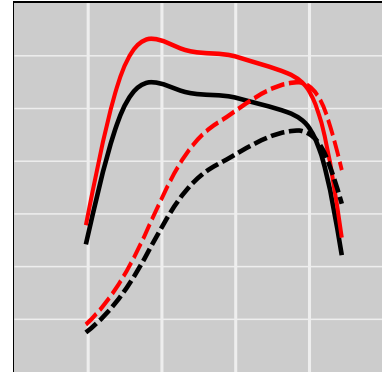

John Deere 6R 165 6.8L PowerTech PVS Stage V, 162 HP

Power Enhancement

	Power	Torque
Stock	162 HP	570 lb-ft
STEINBAUER	202 HP	713 lb-ft

Price: on request
 Part Number: 230206
 Designation: ST-AGRI-105104-JDR
 One Year Guarantee (on STEINBAUER products): Free