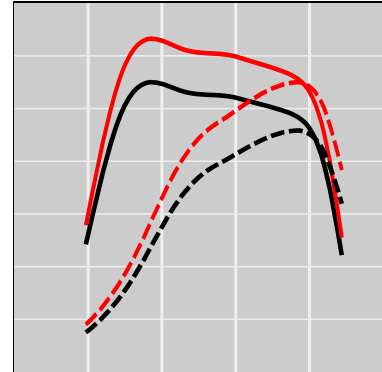

John Deere 6195R (2018-Current) 6.8L PSS Tier 4F, 192 HP

Power Enhancement

	Power	Torque
Stock	192 HP	671 lb-ft
STEINBAUER	239 HP	839 lb-ft

Price: on request
 Part Number: 230190
 Designation: ST-AGRI-104269-JDR
 One Year Guarantee (on STEINBAUER products): Free