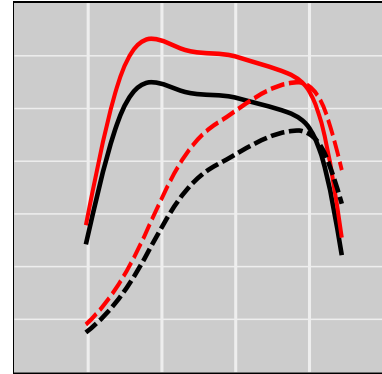

JCB 457 7.7L MTU 6R1000 Tier 4F, 259 HP

Power Enhancement

	Power	Torque
Stock	259 HP	848 lb-ft
STEINBAUER	323 HP	1060 lb-ft

Price: on request
 Part Number: 230177
 Designation: ST-TRUCK-104140-MBZ
 One Year Guarantee (on STEINBAUER products): Free