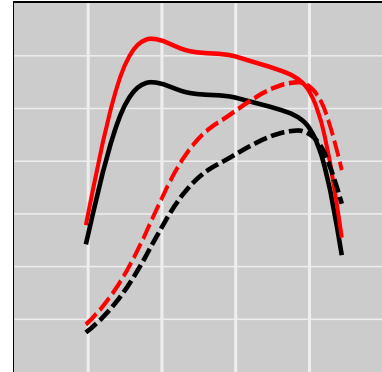

Claas Xerion 4000 10.7L OM470LA, 308 kW

Power Enhancement

	Power	Torque
Stock	308 kW	2100 Nm
STEINBAUER	385 kW	2625 Nm

Price:	S
Part Number:	220683
Designation:	STT-LSDL-102132-600
One Year Guarantee (on STEINBAUER products):	Free