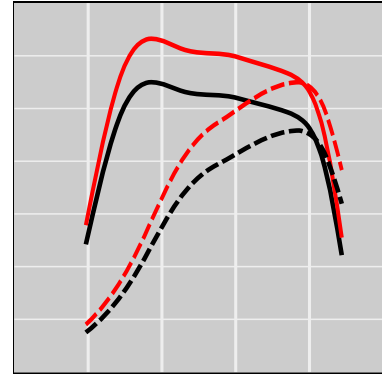

Case IH Steiger 350 8.7L FPT Cursor 9 Tier 4A, 345 HP

Power Enhancement

	Power	Torque
Stock	345 HP	0 lb-ft
STEINBAUER	433 HP	0 lb-ft

Price: on request
 Part Number: 220464
 Designation: STT-LSDT-101263-400
 One Year Guarantee (on STEINBAUER products): Free