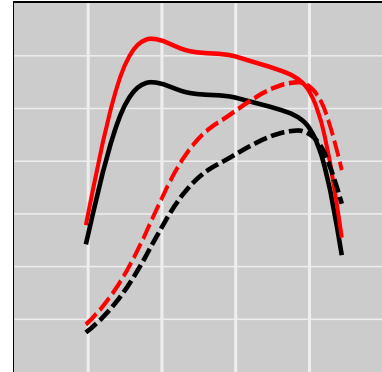

Case IH Puma 230 CVX 6.7L IvecoCursor/FPT Tier 4A, 224 HP

Power Enhancement

	Power	Torque
Stock	224 HP	803 lb-ft
STEINBAUER	280 HP	1004 lb-ft

Price: on request
 Part Number: 220464
 Designation: STT-LSDT-101263-400
 One Year Guarantee (on STEINBAUER products): Free

Power Enhancement

	Power	Torque
Stock	224 HP	803 lb-ft
STEINBAUER	280 HP	1004 lb-ft

Price: on request
 Part Number: 230101
 Designation: ST-AGRI-102333-FPT
 One Year Guarantee (on STEINBAUER products): Free