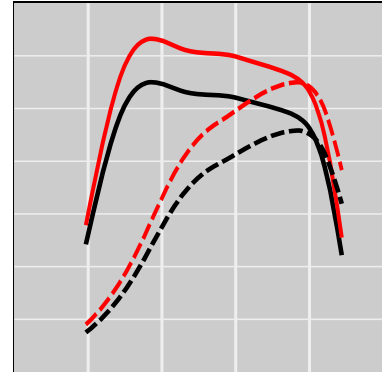

Case IH Puma 215 CVX 6.7L IvecoCursor/FPT Tier 4A, 212 HP

Power Enhancement

	Power	Torque
Stock	212 HP	734 lb-ft
STEINBAUER	266 HP	918 lb-ft

Price: on request
Part Number: 220464
Designation: STT-LSDT-101263-400
One Year Guarantee (on STEINBAUER products): Free