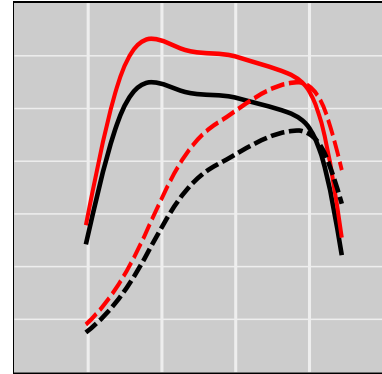

Case IH Puma 185 CVX 6.7L FPT Iveco NEF N67 Tier 4A, 182 HP

Power Enhancement

	Power	Torque
Stock	182 HP	636 lb-ft
STEINBAUER	228 HP	795 lb-ft

Price: on request
 Part Number: 220464
 Designation: STT-LSDT-101263-400
 One Year Guarantee (on STEINBAUER products): Free

Power Enhancement

	Power	Torque
Stock	182 HP	636 lb-ft
STEINBAUER	228 HP	795 lb-ft

Price: on request
 Part Number: 230101
 Designation: ST-AGRI-102333-FPT
 One Year Guarantee (on STEINBAUER products): Free