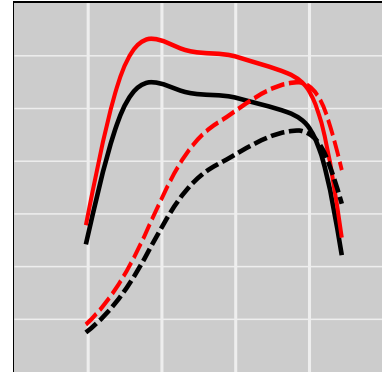

Case IH Puma 170 CVX 6.7L IvecoCursor/FPT Tier 4A, 165 HP

Power Enhancement

	Power	Torque
Stock	165 HP	609 lb-ft
STEINBAUER	207 HP	760 lb-ft

Price: on request
 Part Number: 220464
 Designation: STT-LSDT-101263-400
 One Year Guarantee (on STEINBAUER products): Free

Power Enhancement

	Power	Torque
Stock	165 HP	609 lb-ft
STEINBAUER	207 HP	760 lb-ft

Price: on request
 Part Number: 230101
 Designation: ST-AGRI-102333-FPT
 One Year Guarantee (on STEINBAUER products): Free