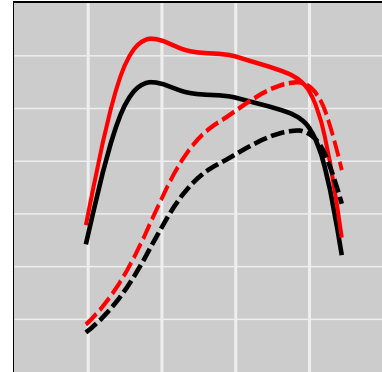

Case IH Patriot 3230 6.7L IvecoCursor/FPT Tier 4A, 220 HP

Power Enhancement

	Power	Torque
Stock	220 HP	752 lb-ft
STEINBAUER	275 HP	171 lb-ft

Price: on request
Part Number: 220464
Designation: STT-LSDT-101263-400
One Year Guarantee (on STEINBAUER products): Free